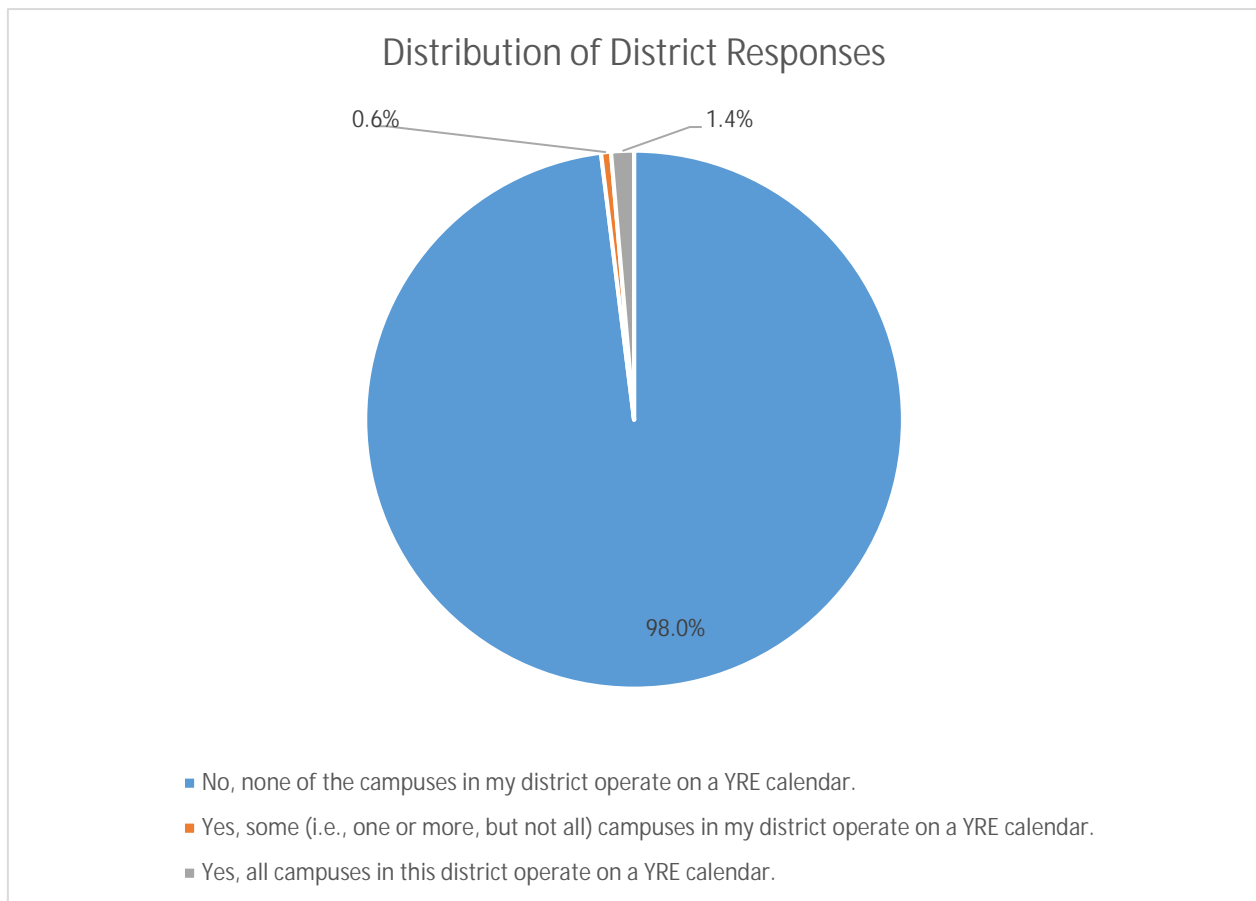

Division of Research and Analysis

Texas Education Agency

The Texas Education Agency (TEA) is required to publish in 2015–16 and 2016–17 a list of campuses operating on a year-round system under Texas Education Code § 25.084 (84th Texas Legislature, General Appropriations Act, Article III, Rider 69). In fulfillment of this requirement, Texas districts were surveyed regarding the presence of year-round education campuses in their district. Below is the percent of districts by category.

As of December 20, 2016, 96 percent of 1,213 districts had responded.

Are any campuses in your school district operating on a year-round education (YRE) calendar under Texas Education Code § 25.084 during the 2016–17 school year?

Response	N	Percent
No, none of the campuses in my district operate on a YRE calendar.	1145	98.0%
Yes, some (i.e., one or more, but not all) campuses in my district operate on a YRE calendar.	7	0.6%
Yes, all campuses in this district operate on a YRE calendar.	16	1.4%
TOTAL	1168	100%

Source: Texas Education Agency, Survey of Year-Round Schools, October 28, 2016 through December 20, 2016.

Note: Percent of 1,213 districts reporting: 96% as of 12-20-16